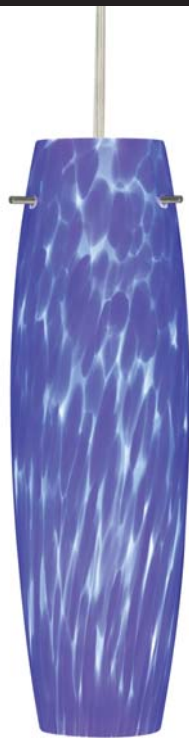

237-TUT

3.5" Dia. x 11.25" H

50W candelabra

237-TUT-BC-SN

OP

AC

GA

OC

GR

WC

BC

FI

QW

HB

MM

VA

2 3 7 - T U T - [] - []

Fixture Style Glass Decor

Metal Finish

BR Bronze

SN Satin Nickel

237-MON

5.875" Dia. x 11.25" H

50W candelabra